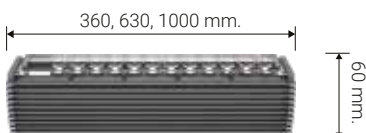

Technical Detail