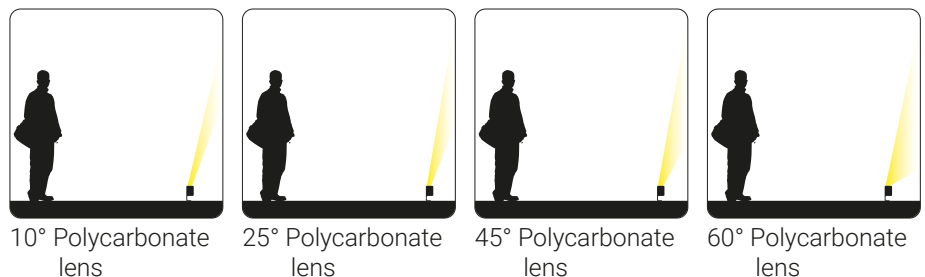

Technical Detail