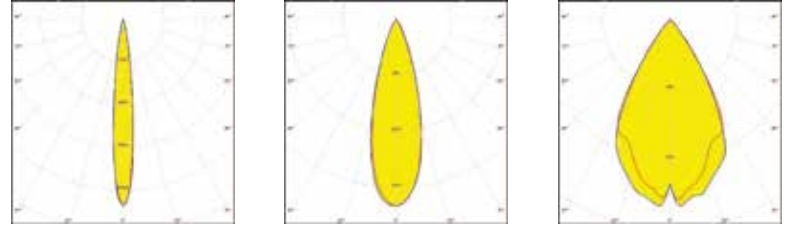

Electrical Details

Washer S 12H

- LED Quantity : 12pcs Power LED
- DC forward current : 350mA
- Optical Lens Efficiency : 10-25-45-60
- PCB Heat Conductivity : >1.2W/mK
- Power Consumption : 13-27W/mK
- Input Voltage : 230VAC , 24VDC
- Frequency Range : 47 ~ 63Hz
- Power Factor : >0.9
- Total Harmonic Distortion(THD) : <15%
- Color Temperature : 3000-6500 (K)
- Color Rendering Index : >70
- Temperature of Working Condition : - 40C to + 55C
- Humidity of Working Condition : 10% ~ 90%
- Working Life : >50,000Hrs
- Protection Grade : IP66

Washer S 24H

- LED Quantity : 24pcs Power LED
- DC forward current : 350mA
- Optical Lens Efficiency : 10-25-45-60
- PCB Heat Conductivity : >1.2W/mK
- Power Consumption : 27-56W
- Input Voltage : 230VAC , 24VDC
- Frequency Range : 47 ~ 63Hz
- Power Factor : >0.9
- Total Harmonic Distortion(THD) : <15%
- Color Temperature : 3000-6500 (K)
- Color Rendering Index : >70
- Temperature of Working Condition : - 40C to + 55C
- Humidity of Working Condition : 10% ~ 90%
- Working Life : >50,000Hrs
- Protection Grade : IP66

Washer S 36H

- LED Quantity : 36pcs Power LED
- DC forward current : 350mA
- Optical Lens Efficiency : 10-25-45-60
- PCB Heat Conductivity : >1.2W/mK
- Power Consumption : 47,85W
- Input Voltage : 230VAC , 24VDC
- Frequency Range : 47 ~ 63Hz
- Power Factor : >0.9
- Total Harmonic Distortion(THD) : <15%
- Color Temperature : 3000-6500 (K)
- Color Rendering Index : >70
- Temperature of Working Condition : - 40C to + 55C
- Humidity of Working Condition : 10% ~ 90%
- Working Life : >50,000Hrs
- Protection Grade : IP66