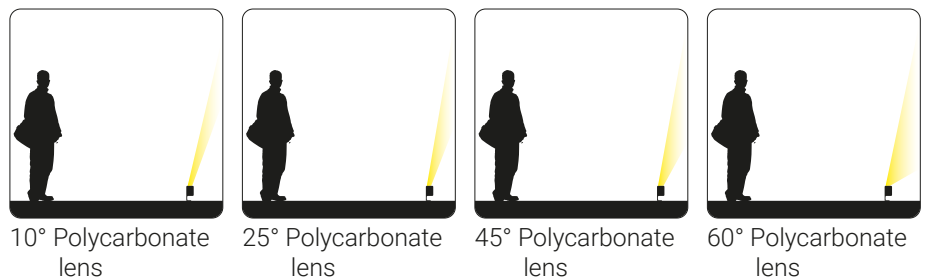

Technical Detail