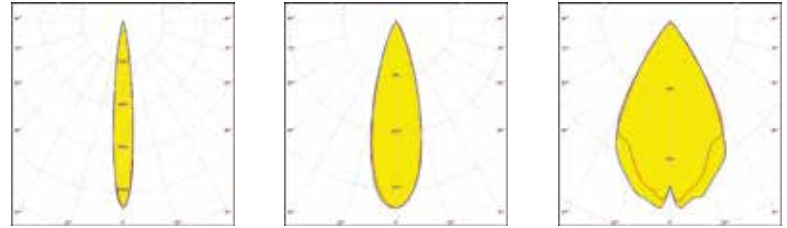

Electrical Details

Washer B 12H

- LED Quantity : 12pcs Power LED
- DC forward current : 350mA
- Optical Lens Efficiency : 10-25-45-60
- PCB Heat Conductivity : >1.2W/mK
- Power Consumption : 13-27W/mK
- Input Voltage : 230VAC , 24VDC
- Frequency Range : 47 ~ 63Hz
- Power Factor : >0.9
- Total Harmonic Distortion(THD) : <15%
- Color Temperature : 3000-6500 (K)
- Color Rendering Index : >70
- Temperature of Working Condition : - 40C to + 55C
- Humidity of Working Condition : 10% ~ 90%
- Working Life : >50,000Hrs
- Protection Grade : IP66

Washer B 24H

- LED Quantity : 24pcs Power LED
- DC forward current : 350mA
- Optical Lens Efficiency : 10-25-45-60
- PCB Heat Conductivity : >1.2W/mK
- Power Consumption : 27-56W
- Input Voltage : 230VAC , 24VDC
- Frequency Range : 47 ~ 63Hz
- Power Factor : >0.9
- Total Harmonic Distortion(THD) : <15%
- Color Temperature : 3000-6500 (K)
- Color Rendering Index : >70
- Temperature of Working Condition : - 40C to + 55C
- Humidity of Working Condition : 10% ~ 90%
- Working Life : >50,000Hrs
- Protection Grade : IP66

Washer B 36H

- LED Quantity : 36pcs Power LED
- DC forward current : 350mA
- Optical Lens Efficiency : 10-25-45-60
- PCB Heat Conductivity : >1.2W/mK
- Power Consumption : 47,85W
- Input Voltage : 230VAC , 24VDC
- Frequency Range : 47 ~ 63Hz
- Power Factor : >0.9
- Total Harmonic Distortion(THD) : <15%
- Color Temperature : 3000-6500 (K)
- Color Rendering Index : >70
- Temperature of Working Condition : - 40C to + 55C
- Humidity of Working Condition : 10% ~ 90%
- Working Life : >50,000Hrs
- Protection Grade : IP66